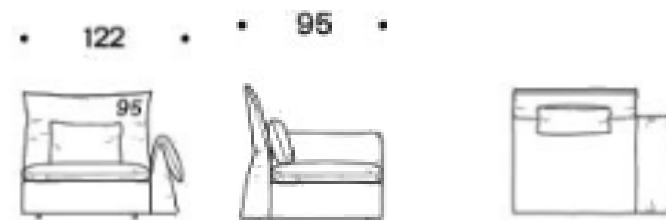

Brand: **SABA, made in Italy**

Item type: Sofa

Item code: 0274CLSX/31+0274CLDX/31 + (0281CL/28) X2
Cushions

Designer: Giuseppe Viganò

Finish: Cat Extra Kami 1261 31 reclinable foldable, Cat. Extra Kami 1261 28 (cushions)

Dimension: 122 x 95 x 95 cm / 65 x 35 cm (cushions)

Please check the link for more options and finishes:

<https://sabaitalia.it/prodotto/les-femmes/>